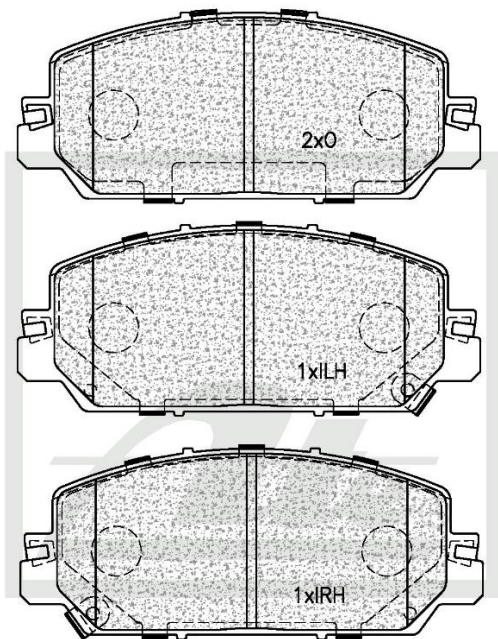

ATE1486

NEW PART NUMBER

Drawing

SUPPLIED WITH 2 X WEAR INDICATOR PADS PER SET
NOTE : L + R HANDED

148.8 61.3 17.5

Details of New Part

Brake Pad – Front

Product Dimensions

Length – 148.84mm

Height – 61.3mm

Thickness – 17.5mm

Package Dimensions

Weight – 2000g

L – 168.34mm

W – 134.03mm

H – 56.33mm